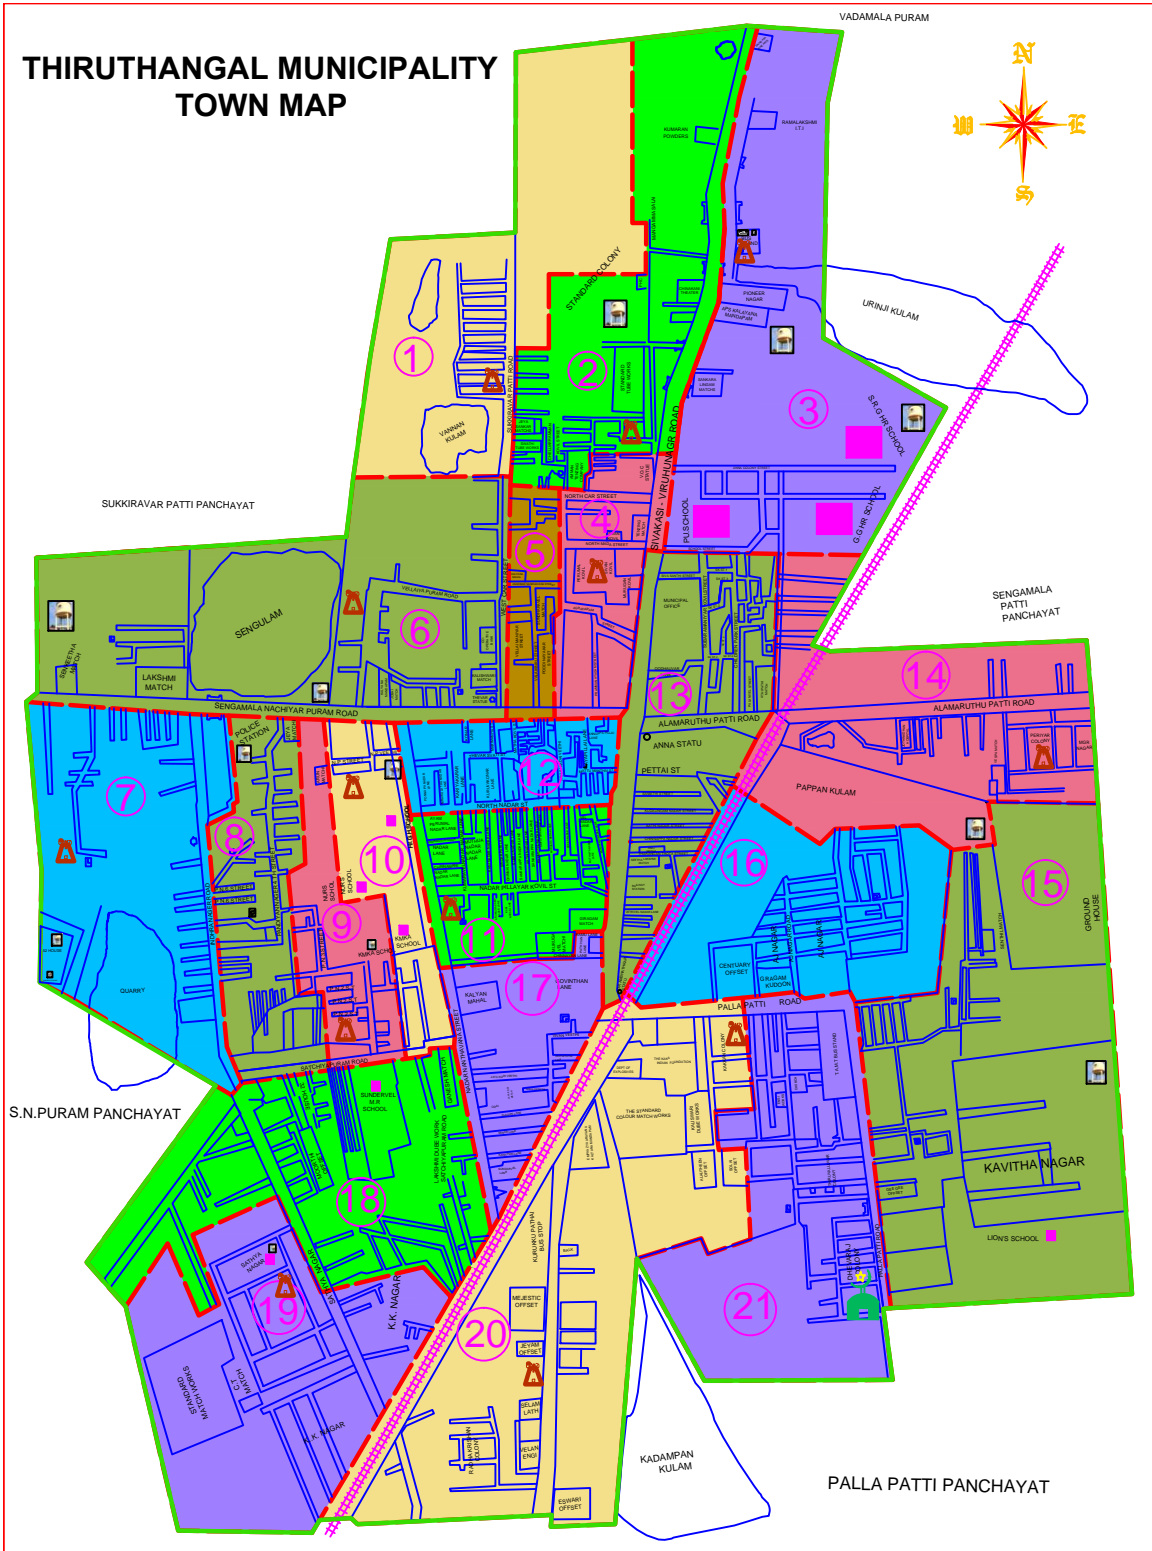

THIRUTHANGAL MUNICIPALITY TOWN MAP

LEGEND

TOWN BOUNDARY			BUS STAND	
WARD BOUNDARY			SCHOOL	
OTHER ROAD				
RAILWAY LINE				
TEMPLE				
MOSQUE				
CHURCH				
WATER TANK				